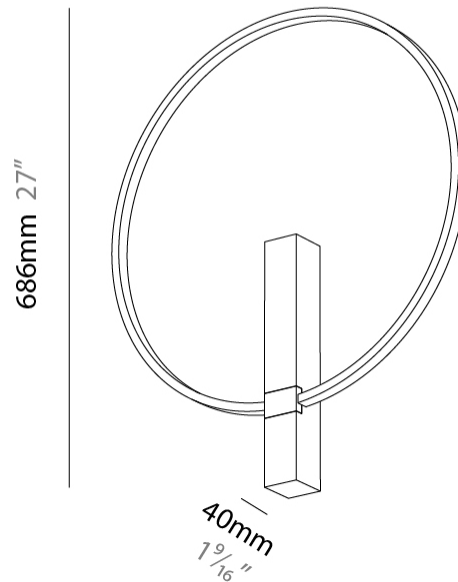

GENERAL

Series: Just Black Halo
 Partner: Prolicht
 Division: Architectural
 Installation: Surface
 Product Type: Wall Surface
 Mounting Location: Wall
 Light Distribution: Indirect

PHYSICAL

Shape: Round
 Diameter (mm): 608
 Diameter (in): 23 ¹⁵/₁₆
 Width (mm): 40
 Width (in): 19/16
 Height (mm): 686
 Height (in): 27
 Diffuser: PMMA - Opal
 Fixture Finish: BLK
 Fixture Material: Aluminum

PROJECT
TYPE
SPECIFIER
QUANTITY
DATE

Ø608mm 23 ¹⁵/₁₆ "

JUST BLACK HALO SURFACE

A33382-

PROJECT	_____
TYPE	_____
SPECIFIER	_____
QUANTITY	_____
DATE	_____

JUST BLACK HALO SURFACE

A33383- -

base number LED Color
Dimming Temperature

GENERAL

Series: Just Black Halo
 Partner: Prolicht
 Division: Architectural
 Installation: Surface
 Product Type: Wall Surface
 Mounting Location: Wall
 Light Distribution: Indirect

PHYSICAL

Shape: Round
 Diameter (mm): 808
 Diameter (in): 31 ¹³/₁₆
 Width (mm): 40
 Width (in): 19/16
 Height (mm): 883
 Height (in): 34 ³/₄
 Diffuser: PMMA - Opal
 Fixture Finish: BLK
 Fixture Material: Aluminum

PROJECT _____
 TYPE _____
 SPECIFIER _____
 QUANTITY _____
 DATE _____

Ø808mm 31 ¹³/₁₆ "

JUST BLACK HALO SURFACE

A33383-

PROJECT	_____
TYPE	_____
SPECIFIER	_____
QUANTITY	_____
DATE	_____

A

JUST BLACK HALO

COLOR FINISH CHART