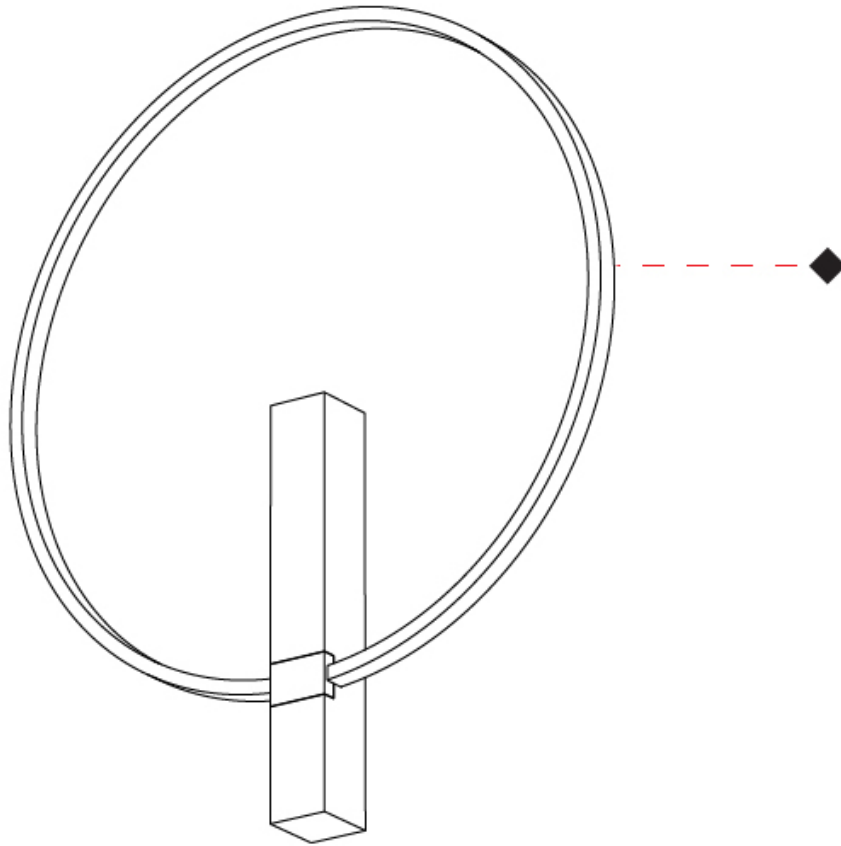

JUST BLACK HALO SURFACE

A33382-

PROJECT	_____
TYPE	_____
SPECIFIER	_____
QUANTITY	_____
DATE	_____