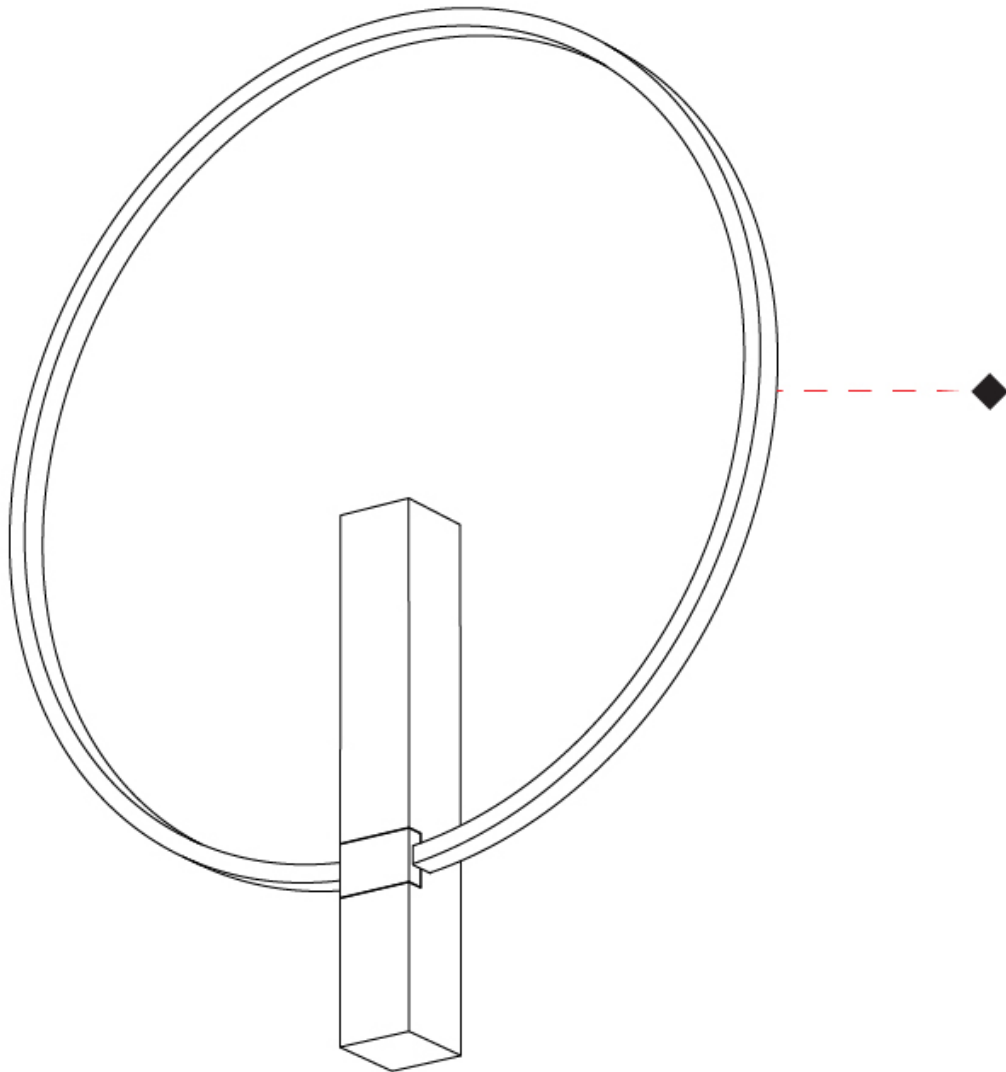

PROJECT _____
 TYPE _____
 SPECIFIER _____
 QUANTITY _____
 DATE _____

Ø808mm 31 ¹³/₁₆ "

JUST BLACK HALO SURFACE

A33383-

PROJECT	_____
TYPE	_____
SPECIFIER	_____
QUANTITY	_____
DATE	_____

A

JUST BLACK HALO

COLOR FINISH CHART