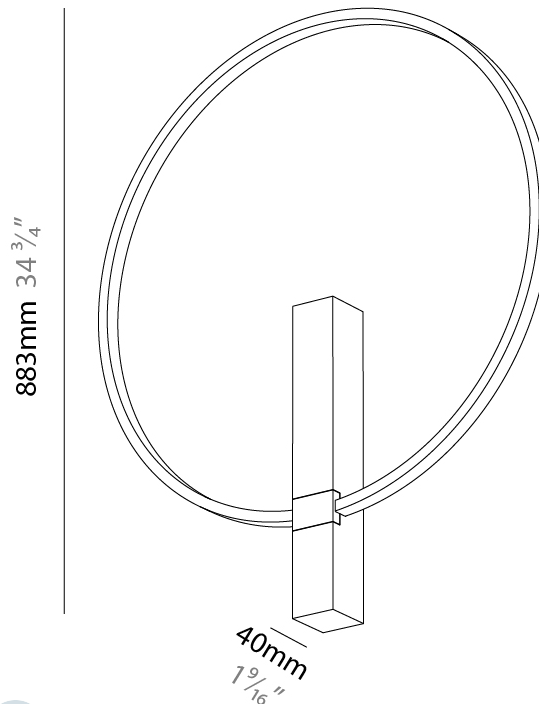

GENERAL

Series: Just Black Halo
 Partner: Prolicht
 Division: Architectural
 Installation: Surface
 Product Type: Wall Surface
 Mounting Location: Wall
 Light Distribution: Indirect

PHYSICAL

Shape: Round
 Diameter (mm): 608
 Diameter (in): 23 ¹⁵/₁₆
 Width (mm): 40
 Width (in): 19/16
 Height (mm): 686
 Height (in): 27
 Diffuser: PMMA - Opal
 Fixture Finish: BLK
 Fixture Material: Aluminum

GENERAL

Series: Just Black Halo
 Partner: Prolicht
 Division: Architectural
 Installation: Surface
 Product Type: Wall Surface
 Mounting Location: Wall
 Light Distribution: Indirect

PHYSICAL

Shape: Round
 Diameter (mm): 808
 Diameter (in): 31 ¹³/₁₆
 Width (mm): 40
 Width (in): 19/16
 Height (mm): 883
 Height (in): 34 ³/₄
 Diffuser: PMMA - Opal
 Fixture Finish: BLK
 Fixture Material: Aluminum

PROJECT _____
 TYPE _____
 SPECIFIER _____
 QUANTITY _____
 DATE _____

Ø808mm 31 ¹³/₁₆ "

JUST BLACK HALO SURFACE

A33383-

PROJECT	_____
TYPE	_____
SPECIFIER	_____
QUANTITY	_____
DATE	_____

A

JUST BLACK HALO

COLOR FINISH CHART